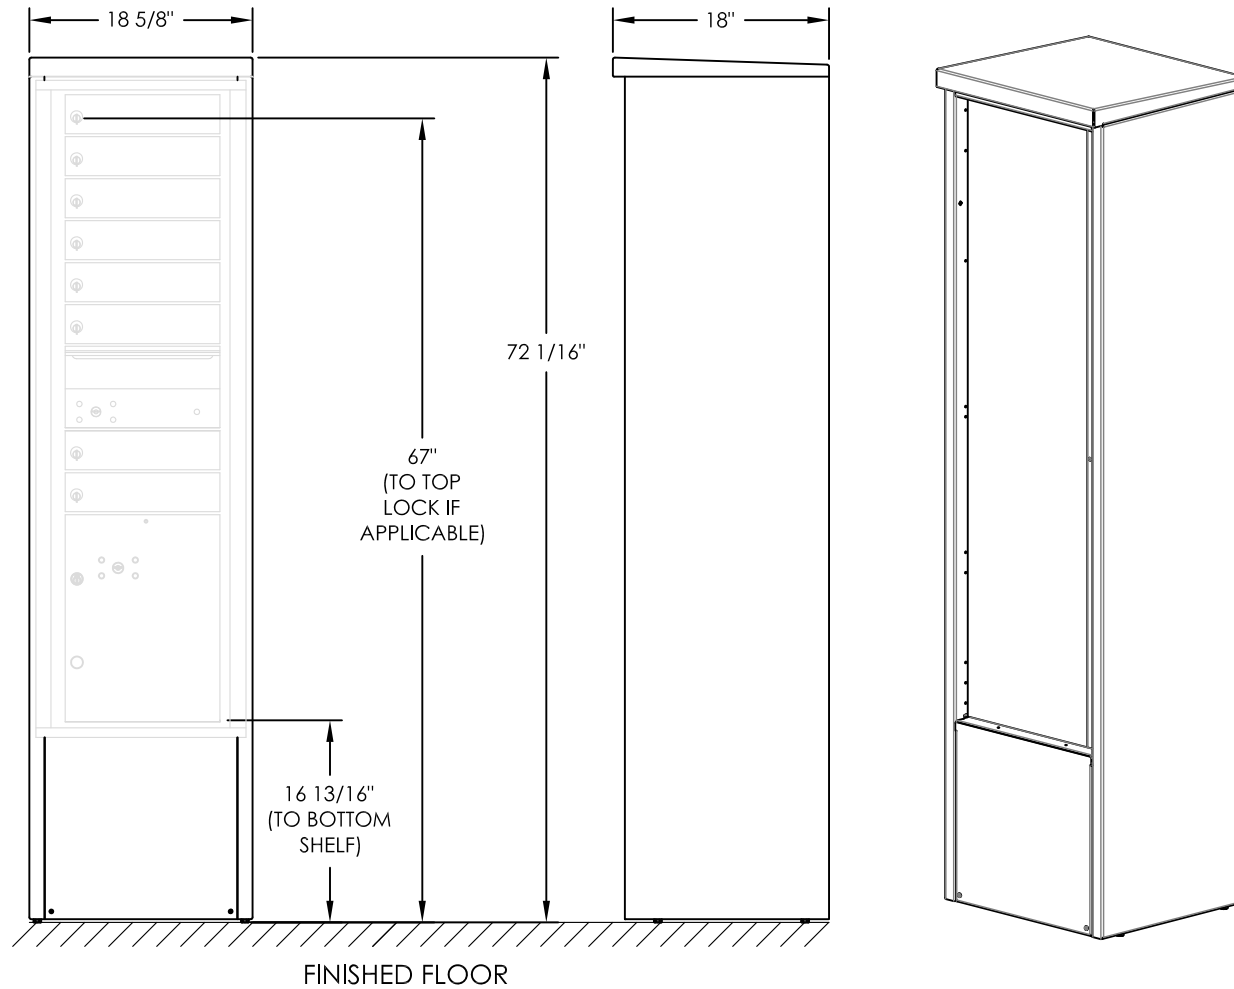

versatile™ 4C Depot, DEP15S

Shown with 4C for dimensional reference only.

NOTES:

1. Depot cabinet design ensures compliance with USPS STD-4C mailbox installation regulations.
2. Accommodates all 4C front-loading single-column 15-High modules.
3. Depot cabinet assembled complete in factory.
4. Depot ships complete with 4C front-loading module installed.
5. May be installed outside or inside - see foundation specification details in installation manual.

PRODUCT SERIES: VERSATILE™ 4C DEPOT

FLORENCE
CORPORATION

5935 Corporate Drive • Manhattan, KS 66503
 800.275.1747 • www.florencelockers.com

MODEL	DEP15S	REV	-
SCALE	1:16	LAST REV DATE	10/6/2020
DRAWING NUMBER	DEP15SCS	DRAWN BY	NBC